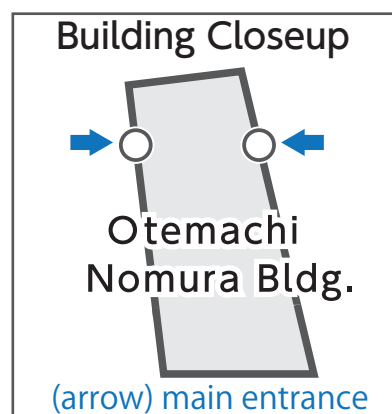

TEL: 03-6262-3564
FAX: 03-6262-3589

Nearest Station

Otemachi Station Tokyo Metro Tozai Line & Marunouchi Line
(B2a Exit) directly connected
5 minute's walk from JR Tokyo Station
Marunouchi North Gate